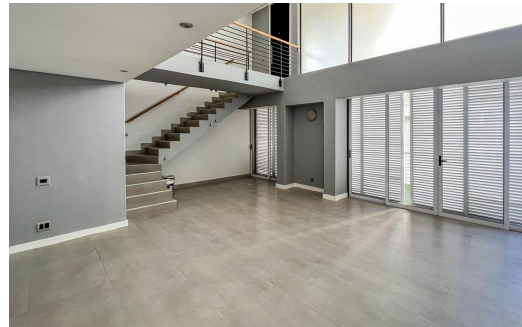

 3
 4
 2

R25,000 pm

Apartment To Let in Umhlanga Ridge

FLOOR SIZE	222m ²	GARAGES	2
LAND SIZE	5,325m ²	PARKINGS	1
BEDROOMS	3	FLATLETS	-
BATHROOMS	4	DOMESTIC ACCOM.	-
KITCHENS	1	POOL	Yes
LOUNGES	1		
DINING ROOMS	1		
STUDIES	-		