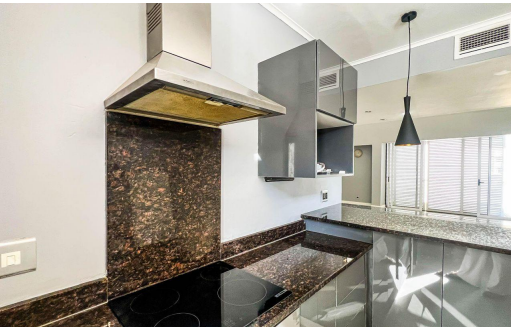

 3
 4
 2

R25,000 pm

Apartment To Let in Umhlanga Ridge

FLOOR SIZE	222m ²	GARAGES	2
LAND SIZE	5,325m ²	PARKINGS	1
BEDROOMS	3	FLATLETS	-
BATHROOMS	4	DOMESTIC ACCOM.	-
KITCHENS	1	POOL	Yes
LOUNGES	1		
DINING ROOMS	1		
STUDIES	-		