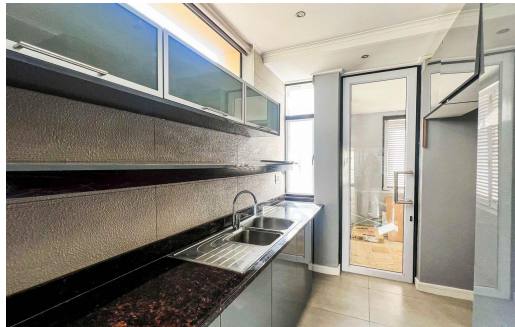

 3
 4
 2

R25,000 pm

Apartment To Let in Umhlanga Ridge

FLOOR SIZE	222m ²	GARAGES	2
LAND SIZE	5,325m ²	PARKINGS	1
BEDROOMS	3	FLATLETS	-
BATHROOMS	4	DOMESTIC ACCOM.	-
KITCHENS	1	POOL	Yes
LOUNGES	1		
DINING ROOMS	1		
STUDIES	-		