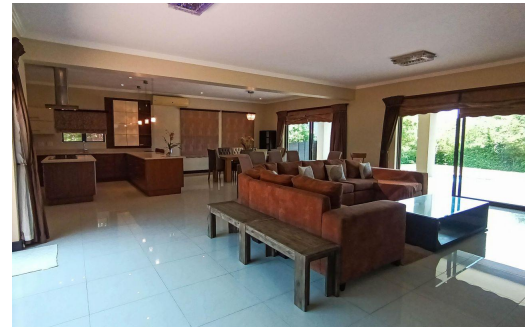

4

4.5

2

R57,000 pm

House To Let in Hawaan Forest Estate

FLOOR SIZE	-
LAND SIZE	1,101m ²
BEDROOMS	4
BATHROOMS	4.5
KITCHENS	1
LOUNGES	1
DINING ROOMS	1
STUDIES	-

GARAGES	2
PARKINGS	-
FLATLETS	-
DOMESTIC ACCOM.	-
POOL	Yes