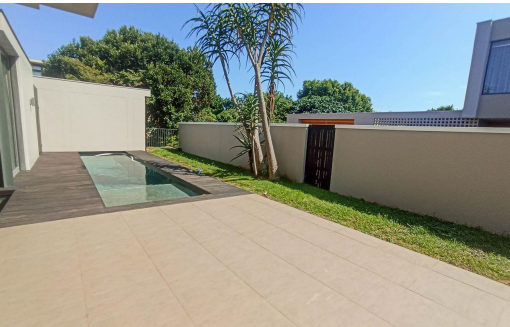

R70,000 pm

House To Let in Hawaan Forest Estate

FLOOR SIZE	-	GARAGES	2
LAND SIZE	1,084m²	PARKINGS	-
BEDROOMS	4	FLATLETS	-
BATHROOMS	5	DOMESTIC ACCOM.	-
KITCHENS	1	POOL	Yes
LOUNGES	2		
DINING ROOMS	1		
STUDIES	-		
FURNISHED	Yes		

Felicity Crews
0827101699

felicity.crews@prop247.co.za