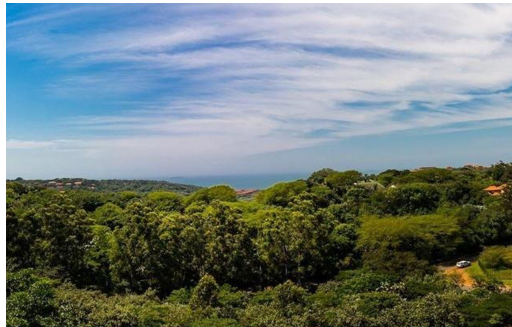

 3
 2
 1

R30,000 pm

House To Let in Zimbali Estate

FLOOR SIZE	1m ²	GARAGES	1
LAND SIZE	1m ²	PARKINGS	-
BEDROOMS	3	FLATLETS	-
BATHROOMS	2	DOMESTIC ACCOM.	-
KITCHENS	1	POOL	Yes
LOUNGES	1		
DINING ROOMS	1		
STUDIES	-		