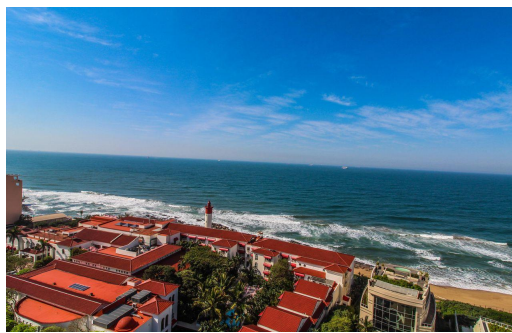

 3
 3
 2

R10,999,000

Apartment For Sale in Umhlanga Central

FLOOR SIZE	-	GARAGES	2
LAND SIZE	8,166m ²	PARKINGS	-
BEDROOMS	3	FLATLETS	-
BATHROOMS	3	DOMESTIC ACCOM.	-
KITCHENS	1	POOL	Yes
LOUNGES	1		
DINING ROOMS	1		
STUDIES	-		
FURNISHED	Yes		