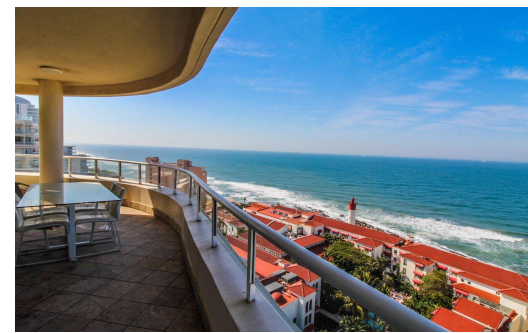

 3
 3
 2

R10,999,000

Apartment For Sale in Umhlanga Central

FLOOR SIZE	-	GARAGES	2
LAND SIZE	8,166m ²	PARKINGS	-
BEDROOMS	3	FLATLETS	-
BATHROOMS	3	DOMESTIC ACCOM.	-
KITCHENS	1	POOL	Yes
LOUNGES	1		
DINING ROOMS	1		
STUDIES	-		
FURNISHED	Yes		