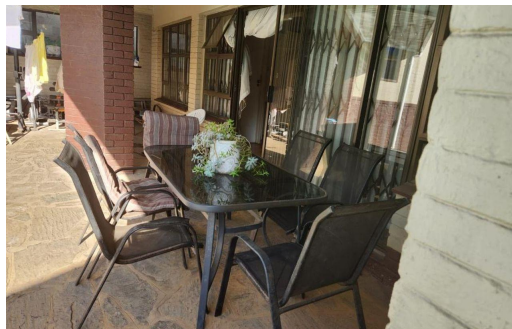

R22,500 pm

House To Let in Glenmore

FLOOR SIZE	379m²	GARAGES	1
LAND SIZE	941m²	PARKINGS	3
BEDROOMS	4	FLATLETS	1
BATHROOMS	2.5	DOMESTIC ACCOM.	-
KITCHENS	1	POOL	Yes
LOUNGES	1		
DINING ROOMS	1		
STUDIES	0.5		
FURNISHED	Yes		

Tamara Youlley
0716276686
tamara.youlley@prop247.co.za