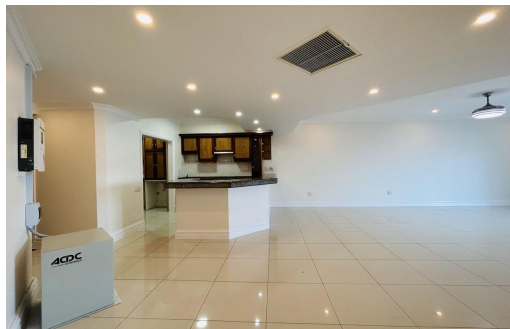

 3  
 2  
 1

**R6,895,000**

**Apartment For Sale in Umhlanga Central**

<b>FLOOR SIZE</b>	206m <sup>2</sup>	<b>GARAGES</b>	1
<b>LAND SIZE</b>	37,196m <sup>2</sup>	<b>PARKINGS</b>	-
<b>BEDROOMS</b>	3	<b>FLATLETS</b>	-
<b>BATHROOMS</b>	2	<b>DOMESTIC ACCOM.</b>	-
<b>KITCHENS</b>	1	<b>POOL</b>	Yes
<b>LOUNGES</b>	1		
<b>DINING ROOMS</b>	1		
<b>STUDIES</b>	-		