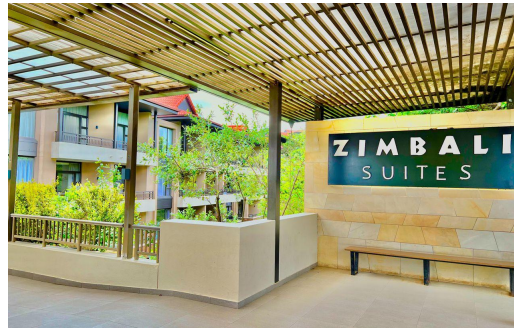

🛏 2

🚿 2

🚗 -

R3,900,000

Apartment For Sale in Zimbali Estate

FLOOR SIZE	86m ²	GARAGES	-
LAND SIZE	72,795m ²	PARKINGS	1
BEDROOMS	2	FLATLETS	-
BATHROOMS	2	DOMESTIC ACCOM.	-
KITCHENS	1	POOL	Yes
LOUNGES	1		
DINING ROOMS	1		
STUDIES	-		
FURNISHED	Yes		