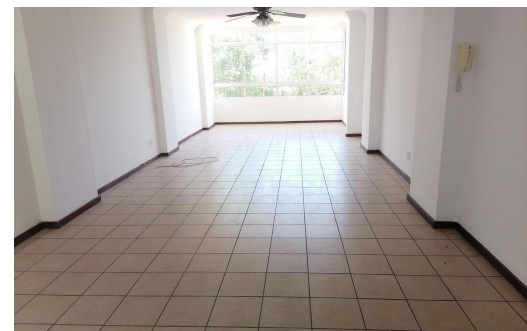

 3

 2.5

 -

R10,000 pm

Apartment To Let in Morningside

FLOOR SIZE	125m ²	GARAGES	-
LAND SIZE	10,548m ²	PARKINGS	1
BEDROOMS	3	FLATLETS	-
BATHROOMS	2.5	DOMESTIC ACCOM.	-
KITCHENS	1		
LOUNGES	1		
DINING ROOMS	1		
STUDIES	-		