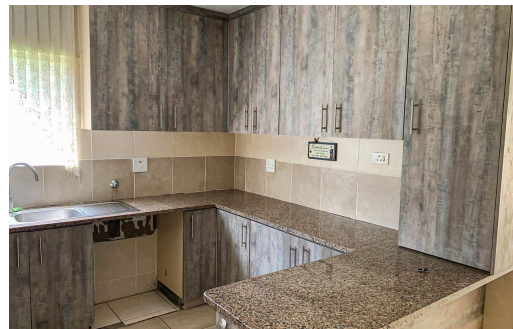

R15,000 pm

Simplex To Let in Umhlanga Central

FLOOR SIZE	90m²	GARAGES	1
LAND SIZE	-	PARKINGS	-
BEDROOMS	2	FLATLETS	-
BATHROOMS	2	DOMESTIC ACCOM.	-
KITCHENS	1	PETS ALLOWED	Yes
LOUNGES	1		
DINING ROOMS	1		
STUDIES	-		

Darryl Ziehl
0824536144
darryl.ziehl@prop247.co.za