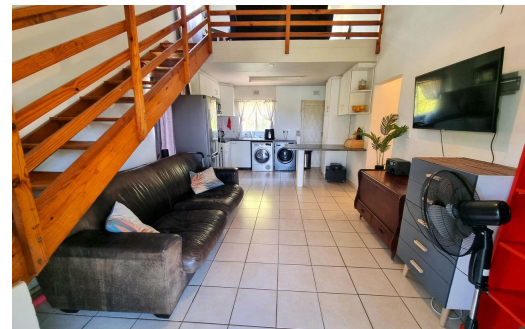

 3
 2
 1

R1,995,000

Apartment For Sale in Somerset Park

FLOOR SIZE	105m ²	GARAGES	1
LAND SIZE	12,778m ²	PARKINGS	1
BEDROOMS	3	FLATLETS	-
BATHROOMS	2	DOMESTIC ACCOM.	-
KITCHENS	1	POOL	Yes
LOUNGES	1	PETS ALLOWED	Yes
DINING ROOMS	-		
STUDIES	1		