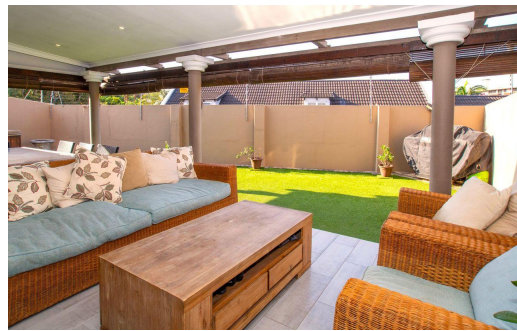

3  
 2  
 1

**R2,999,000**

**Duplex For Sale in Umhlanga Central**

<b>FLOOR SIZE</b>	132m <sup>2</sup>	<b>GARAGES</b>	1
<b>LAND SIZE</b>	4,150m <sup>2</sup>	<b>PARKINGS</b>	1
<b>BEDROOMS</b>	3	<b>FLATLETS</b>	-
<b>BATHROOMS</b>	2	<b>DOMESTIC ACCOM.</b>	-
<b>KITCHENS</b>	1	<b>POOL</b>	Yes
<b>LOUNGES</b>	1	<b>PETS ALLOWED</b>	Yes
<b>DINING ROOMS</b>	1		
<b>STUDIES</b>	-		