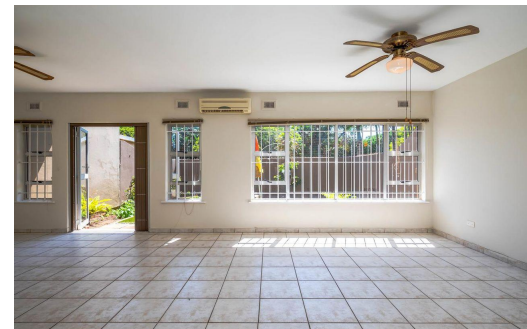

3

2.5

1

R2,350,000

Duplex For Sale in Umhlanga Central

FLOOR SIZE	132m ²	GARAGES	1
LAND SIZE	4,149m ²	PARKINGS	1
BEDROOMS	3	FLATLETS	-
BATHROOMS	2.5	DOMESTIC ACCOM.	-
KITCHENS	1	POOL	Yes
LOUNGES	1	PETS ALLOWED	Yes
DINING ROOMS	1		
STUDIES	-		