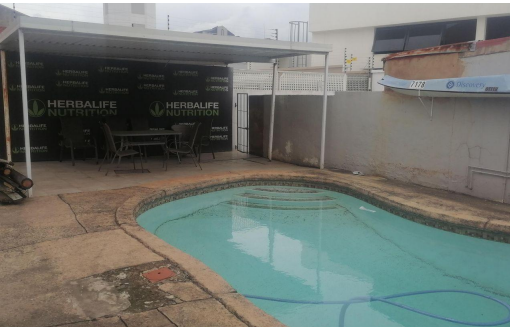


 0.5

 1

 -

R7,500 pm

Flat To Let in Musgrave

FLOOR SIZE	57m ²	GARAGES	-
LAND SIZE	360m ²	PARKINGS	1
BEDROOMS	0.5	FLATLETS	-
BATHROOMS	1	DOMESTIC ACCOM.	-
KITCHENS	-	POOL	Yes
LOUNGES	1	PETS ALLOWED	Yes
DINING ROOMS	-		
STUDIES	-		
FURNISHED	Yes		