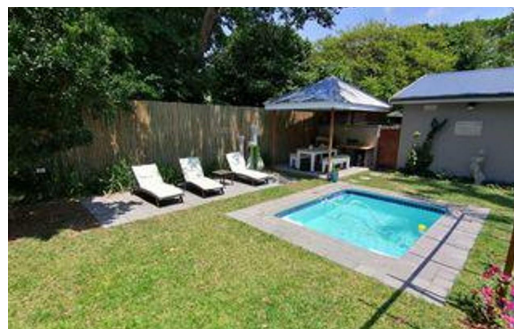

8

7

2

R11,250,000

House For Sale in Umhlanga Central

FLOOR SIZE	387m ²	GARAGES	2
LAND SIZE	1,620m ²	PARKINGS	6
BEDROOMS	8	FLATLETS	-
BATHROOMS	7	DOMESTIC ACCOM.	1
KITCHENS	1	POOL	Yes
LOUNGES	2		
DINING ROOMS	1		
STUDIES	1		