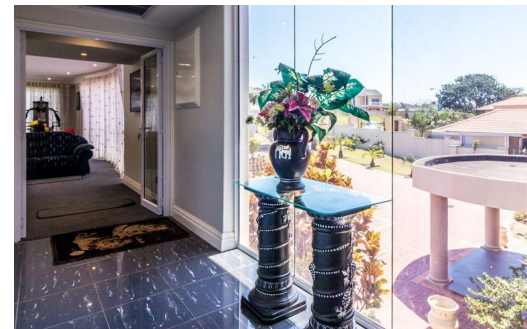

5

4.5

4

R8,400,000

House For Sale in Umhlanga Ridge

| | | | |
|---------------------|---------------------|------------------------|-----|
| FLOOR SIZE | 836m ² | GARAGES | 4 |
| LAND SIZE | 1,882m ² | PARKINGS | - |
| BEDROOMS | 5 | FLATLETS | - |
| BATHROOMS | 4.5 | DOMESTIC ACCOM. | 1 |
| KITCHENS | 1 | POOL | Yes |
| LOUNGES | 3 | PETS ALLOWED | Yes |
| DINING ROOMS | 1 | | |
| STUDIES | 1 | | |