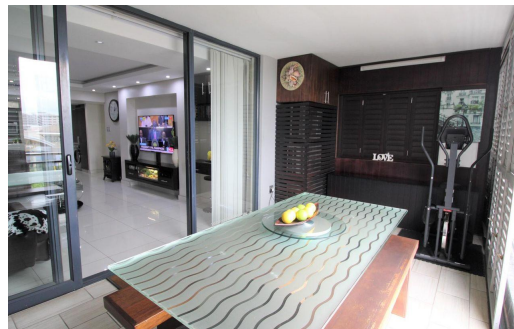

-  2
-  2
-  -

**R3,190,000**

**Apartment For Sale in Umhlanga Ridge**

<b>FLOOR SIZE</b>	112m <sup>2</sup>	<b>GARAGES</b>	-
<b>LAND SIZE</b>	2,017m <sup>2</sup>	<b>PARKINGS</b>	2
<b>BEDROOMS</b>	2	<b>FLATLETS</b>	-
<b>BATHROOMS</b>	2	<b>DOMESTIC ACCOM.</b>	-
<b>KITCHENS</b>	1	<b>POOL</b>	Yes
<b>LOUNGES</b>	1		
<b>DINING ROOMS</b>	1		
<b>STUDIES</b>	1		