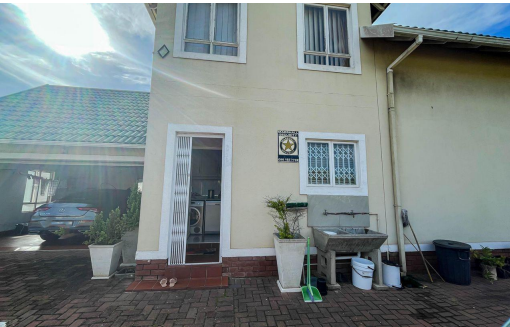

3

2.5

2

R3,590,000

House For Sale in Mount Edgecombe

FLOOR SIZE	198m ²	GARAGES	2
LAND SIZE	-	PARKINGS	6
BEDROOMS	3	FLATLETS	-
BATHROOMS	2.5	DOMESTIC ACCOM.	-
KITCHENS	1	POOL	Yes
LOUNGES	1	PETS ALLOWED	Yes
DINING ROOMS	1		
STUDIES	-		