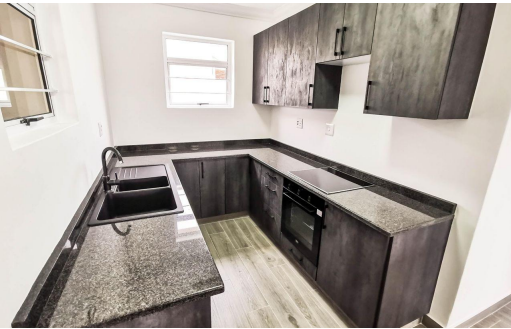

-  2
-  2
-  -

R2,900,000

Penthouse For Sale in Umhlanga Ridge

FLOOR SIZE	159m ²	GARAGES	-
LAND SIZE	9,506m ²	PARKINGS	2
BEDROOMS	2	FLATLETS	-
BATHROOMS	2	DOMESTIC ACCOM.	-
KITCHENS	1	POOL	Yes
LOUNGES	1		
DINING ROOMS	1		
STUDIES	-		