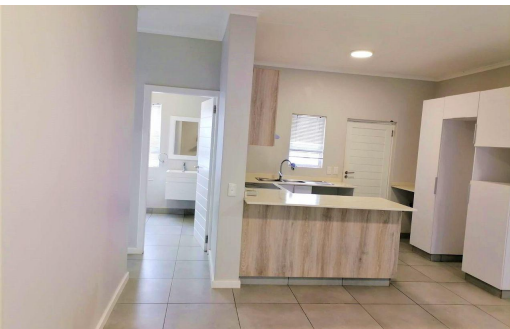


 3

 2

 -

**R1,750,000**

**Apartment For Sale in Manor Estates**

<b>FLOOR SIZE</b>	87m <sup>2</sup>	<b>GARAGES</b>	-
<b>LAND SIZE</b>	-	<b>PARKINGS</b>	2
<b>BEDROOMS</b>	3	<b>FLATLETS</b>	-
<b>BATHROOMS</b>	2	<b>DOMESTIC ACCOM.</b>	-
<b>KITCHENS</b>	1	<b>POOL</b>	Yes
<b>LOUNGES</b>	1		
<b>DINING ROOMS</b>	1		
<b>STUDIES</b>	-		