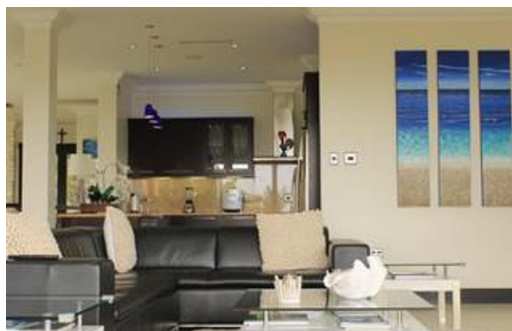

 4

 3.5

 2

R7,995,000

House For Sale in Zimbali Estate

FLOOR SIZE	430m ²	GARAGES	2
LAND SIZE	624m ²	PARKINGS	2
BEDROOMS	4	FLATLETS	-
BATHROOMS	3.5	DOMESTIC ACCOM.	-
KITCHENS	1		
LOUNGES	1		
DINING ROOMS	1		
STUDIES	1		