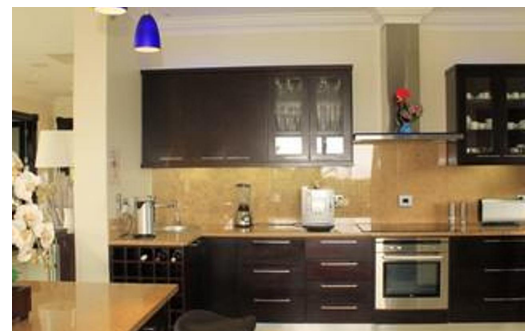

 4

 3.5

 2

R7,995,000

House For Sale in Zimbali Estate

FLOOR SIZE	430m ²	GARAGES	2
LAND SIZE	624m ²	PARKINGS	2
BEDROOMS	4	FLATLETS	-
BATHROOMS	3.5	DOMESTIC ACCOM.	-
KITCHENS	1		
LOUNGES	1		
DINING ROOMS	1		
STUDIES	1		