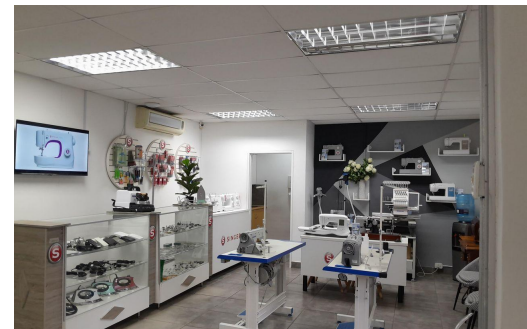

4

-

R4,225,000

608m² Warehouse For Sale in Shakas Head

LAND SIZE	-	OPEN PARKINGS	4
FLOOR SIZE	608m ²	POWER (3 PHASE)	Yes
ZONING	Industrial	POWER (AMPS)	100A
SECURITY	Yes		
AIR CONDITIONING	Yes		

RATES	R5,287 pm (Estimated)
LEVY	R4,351 pm