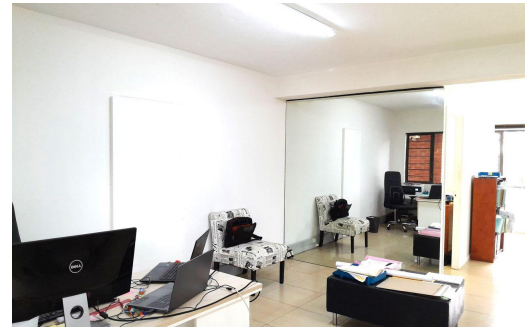

 2

 -

R7,500 pm

62m² Office To Let in Ballito Central

LAND SIZE -
FLOOR SIZE 62m²
ZONING Commercial
SECURITY Yes
AIR CONDITIONING Yes

OPEN PARKINGS 2

Brian Turner
061 547 8521
brian.turner@prop247.co.za