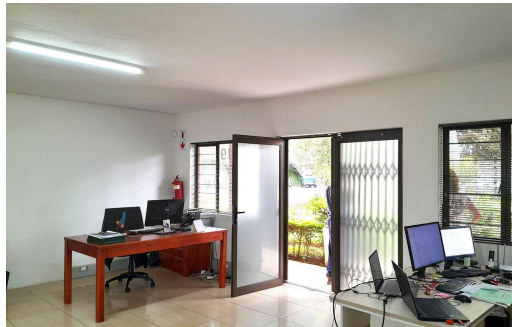

 2

 -

R7,500 pm

62m² Office To Let in Ballito Central

LAND SIZE -
FLOOR SIZE 62m²
ZONING Commercial
SECURITY Yes
AIR CONDITIONING Yes

OPEN PARKINGS 2

Brian Turner
061 547 8521
brian.turner@prop247.co.za