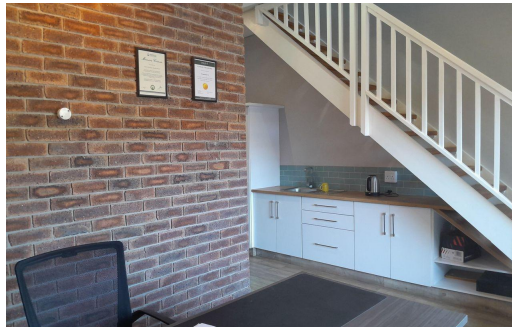

2

-

**R14,000 pm**

**83m<sup>2</sup> Office To Let in Ballito Commercial District**

<b>LAND SIZE</b>	-	<b>OPEN PARKINGS</b>	2
<b>FLOOR SIZE</b>	83m <sup>2</sup>		
<b>ZONING</b>	Commercial		
<b>SECURITY</b>	Yes		
<b>AIR CONDITIONING</b>	Yes		