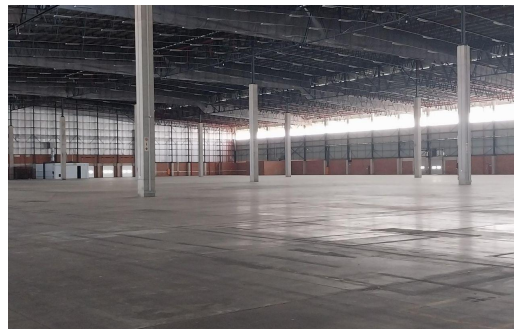


 195

 -

R1,941,300 pm

32,355m² Warehouse To Let in Cato Ridge

LAND SIZE -
FLOOR SIZE 32,355m²
ZONING Industrial
SECURITY Yes
AIR CONDITIONING Yes

OPEN PARKINGS 195

Vedeshan Padayachee
084 200 7272

vedeshan.padayachee@prop247.co.za