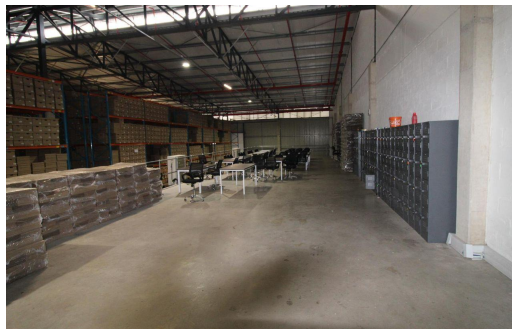

🚗 20
🏠 -

R175,419 pm

1,971m² Warehouse To Let in Cornubia

LAND SIZE -
FLOOR SIZE 1,971m²
ZONING Industrial
SECURITY Yes
AIR CONDITIONING Yes

OPEN PARKINGS 20
POWER (3 PHASE) Yes
POWER (AMPS) 200A

Philip Cooley
0711187145
phil.cooley@prop247.co.za