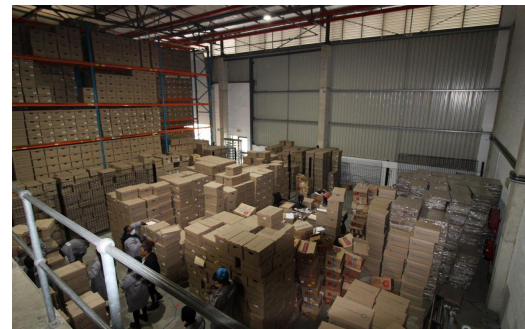

🚗 20
🏠 -

R175,419 pm

1,971m² Warehouse To Let in Cornubia

LAND SIZE -
FLOOR SIZE 1,971m²
ZONING Industrial
SECURITY Yes
AIR CONDITIONING Yes

OPEN PARKINGS 20
POWER (3 PHASE) Yes
POWER (AMPS) 200A

Philip Cooley
0711187145
phil.cooley@prop247.co.za