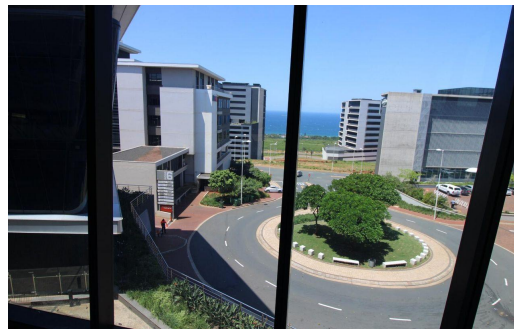

🚗 -

🚗 34

R173,211 pm

**938m² Office To Let in Umhlanga
Ridgeside**

LAND SIZE	-	COVERED PARKINGS	34
FLOOR SIZE	938m ²		
ZONING	Commercial		
SECURITY	Yes		
AIR CONDITIONING	Yes		

Philip Cooley
0711187145

phil.cooley@prop247.co.za