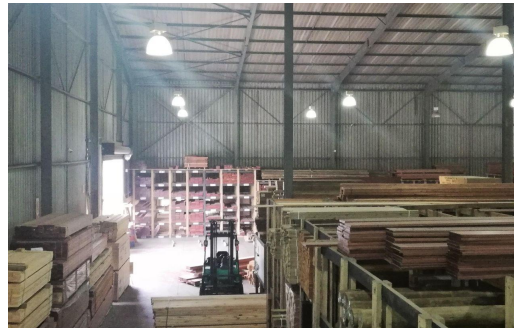

8

4

**R85,636 pm**

**1,084m<sup>2</sup> Warehouse To Let in Shakas Head**

**LAND SIZE** 14,926m<sup>2</sup>  
**FLOOR SIZE** 1,084m<sup>2</sup>  
**BUILDING HEIGHT** 11m  
**ZONING** Industrial  
**SECURITY** Yes  
**AIR CONDITIONING** Yes