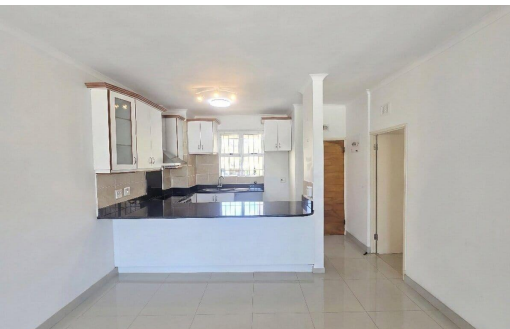

 2
 2
 -

R12,000 pm

Apartment To Let in Westbrook

FLOOR SIZE 80m²
LAND SIZE 4,839m²
BEDROOMS 2
BATHROOMS 2
KITCHENS 1
LOUNGES 1

PARKINGS 2
POOL Yes

Jemendra Haripershad
+27 82 938 2261
jemendra@prestigerealestate.co.za