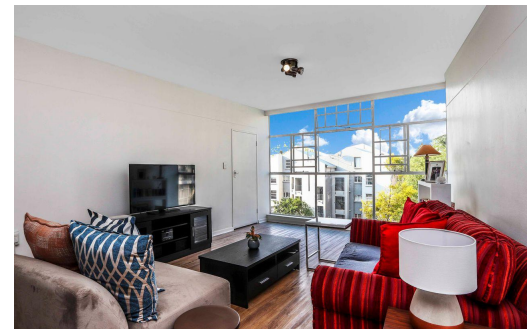

2

1.5

-

R1,250,000

Apartment For Sale in Craighall Park

FLOOR SIZE 102m²
BEDROOMS 2
BATHROOMS 1.5
KITCHENS 1
LOUNGES 1
DINING ROOMS 1

PARKINGS 1

RATES R1,106.40 pm (Estimated)
LEVY R1,622.01 pm