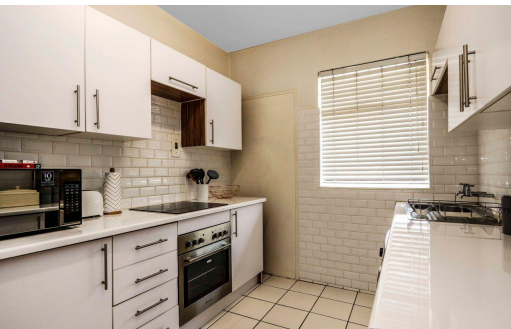

2

1.5

-

R1,250,000

Apartment For Sale in Craighall Park

FLOOR SIZE 102m²
BEDROOMS 2
BATHROOMS 1.5
KITCHENS 1
LOUNGES 1
DINING ROOMS 1

PARKINGS 1

RATES R1,106.40 pm (Estimated)
LEVY R1,622.01 pm