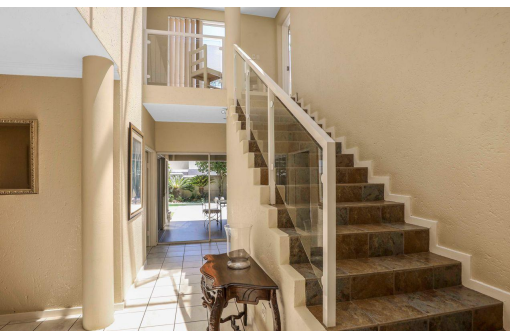

4

2.5

2

R5,399,000

House For Sale in Morningside

LAND SIZE	704m ²	GARAGES	2
BEDROOMS	4	PARKINGS	-
BATHROOMS	2.5	FLATLETS	-
KITCHENS	1	DOMESTIC ACCOM.	1
LOUNGES	2	POOL	Yes
DINING ROOMS	1		
STUDIES	-		

RATES R1,288.91 pm (Estimated)
LEVY R5,500 pm