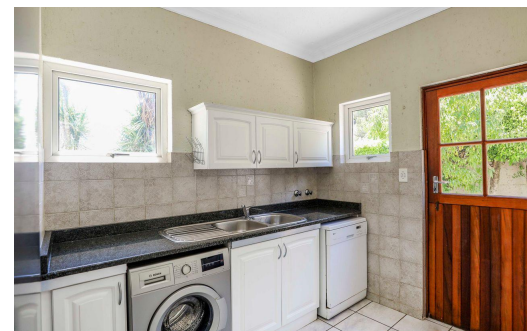

4

2.5

2

R5,399,000

House For Sale in Morningside

LAND SIZE	704m ²	GARAGES	2
BEDROOMS	4	PARKINGS	-
BATHROOMS	2.5	FLATLETS	-
KITCHENS	1	DOMESTIC ACCOM.	1
LOUNGES	2	POOL	Yes
DINING ROOMS	1		
STUDIES	-		

RATES R1,288.91 pm (Estimated)
LEVY R5,500 pm