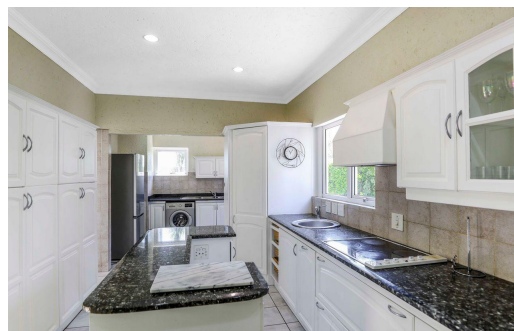

4

2.5

2

R5,399,000

House For Sale in Morningside

LAND SIZE	704m ²	GARAGES	2
BEDROOMS	4	PARKINGS	-
BATHROOMS	2.5	FLATLETS	-
KITCHENS	1	DOMESTIC ACCOM.	1
LOUNGES	2	POOL	Yes
DINING ROOMS	1		
STUDIES	-		

RATES R1,288.91 pm (Estimated)
LEVY R5,500 pm