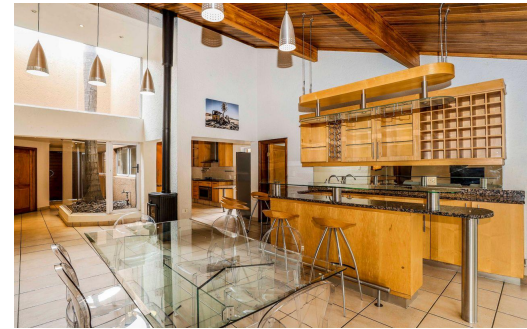

R45,000 pm

House To Let in Sandown

FLOOR SIZE 900m²
BEDROOMS 4
BATHROOMS 4.5
KITCHENS 1
LOUNGES 1
DINING ROOMS 1
STUDIES 1

GARAGES 2
PARKINGS -
FLATLETS -
DOMESTIC ACCOM. -
POOL Yes
PETS ALLOWED Yes

Lisa Aviv
0833916181

lisa.a@silverpropertygroup.co.za