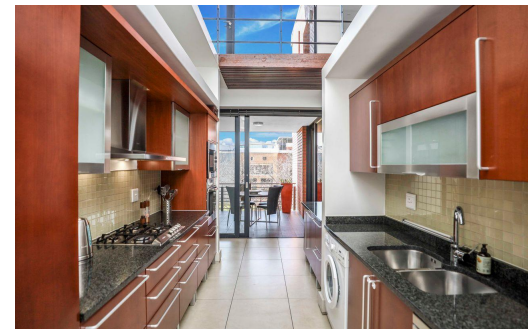

2

2.5

-

R45,000 pm

Penthouse To Let in Melrose Arch

FLOOR SIZE	220m ²
BEDROOMS	2
BATHROOMS	2.5
KITCHENS	1
LOUNGES	2
DINING ROOMS	1
STUDIES	1
FURNISHED	Yes

GARAGES	-
PARKINGS	2
FLATLETS	-
DOMESTIC ACCOM.	-
POOL	Yes