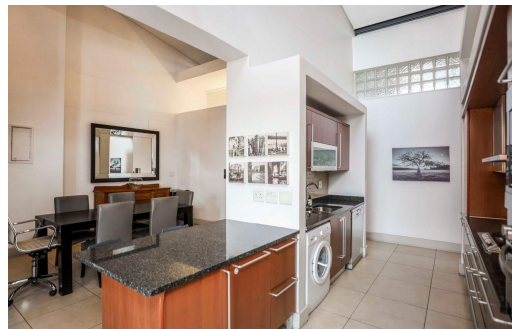

2

2.5

-

R45,000 pm

Penthouse To Let in Melrose Arch

FLOOR SIZE	220m ²
BEDROOMS	2
BATHROOMS	2.5
KITCHENS	1
LOUNGES	2
DINING ROOMS	1
STUDIES	1
FURNISHED	Yes

GARAGES	-
PARKINGS	2
FLATLETS	-
DOMESTIC ACCOM.	-
POOL	Yes