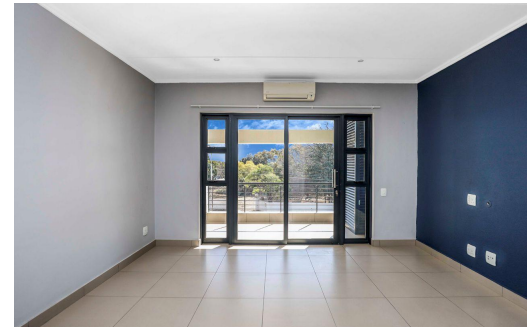

🛏 2

🚿 2

🚗 -

R14,000 pm

Apartment To Let in Morningside

FLOOR SIZE	107m ²	GARAGES	-
BEDROOMS	2	PARKINGS	2
BATHROOMS	2	FLATLETS	-
KITCHENS	1	DOMESTIC ACCOM.	-
LOUNGES	1		
DINING ROOMS	1		
STUDIES	-		

Marisa Schuller
0829669001