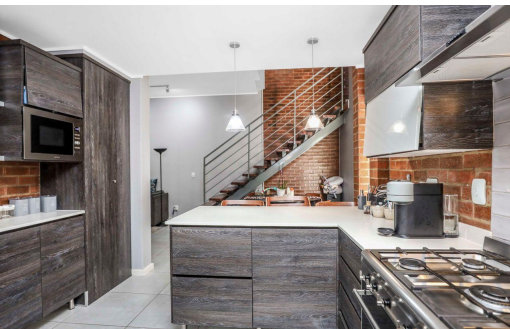

4

3.5

2

R20,000 pm

Duplex To Let in Sharonlea

FLOOR SIZE	201m ²	GARAGES	2
LAND SIZE	300m ²	PARKINGS	-
BEDROOMS	4	FLATLETS	-
BATHROOMS	3.5	DOMESTIC ACCOM.	-
KITCHENS	1	PETS ALLOWED	Yes
LOUNGES	1		
DINING ROOMS	1		
STUDIES	1		