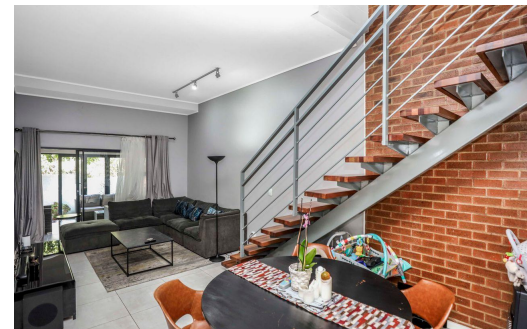

4

3.5

2

R20,000 pm

Duplex To Let in Sharonlea

FLOOR SIZE	201m ²	GARAGES	2
LAND SIZE	300m ²	PARKINGS	-
BEDROOMS	4	FLATLETS	-
BATHROOMS	3.5	DOMESTIC ACCOM.	-
KITCHENS	1	PETS ALLOWED	Yes
LOUNGES	1		
DINING ROOMS	1		
STUDIES	1		