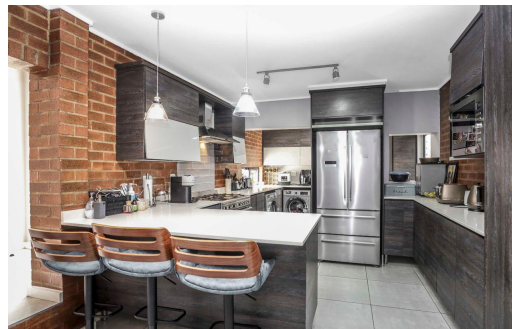

4

3.5

2

R20,000 pm

Duplex To Let in Sharonlea

FLOOR SIZE	201m ²	GARAGES	2
LAND SIZE	300m ²	PARKINGS	-
BEDROOMS	4	FLATLETS	-
BATHROOMS	3.5	DOMESTIC ACCOM.	-
KITCHENS	1	PETS ALLOWED	Yes
LOUNGES	1		
DINING ROOMS	1		
STUDIES	1		