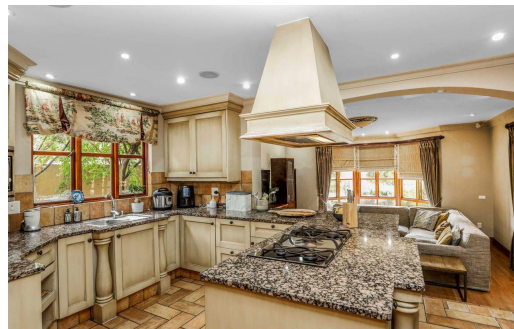

3

3.5

2

R35,000 pm
Cluster To Let in Morningside

BEDROOMS 3
BATHROOMS 3.5
KITCHENS 1
LOUNGES 2
DINING ROOMS 1
STUDIES 1

GARAGES 2
PARKINGS -
FLATLETS -
DOMESTIC ACCOM. 1
POOL Yes
PETS ALLOWED Yes

Lisa Silver
0828444757
lisa@silverpropertygroup.co.za