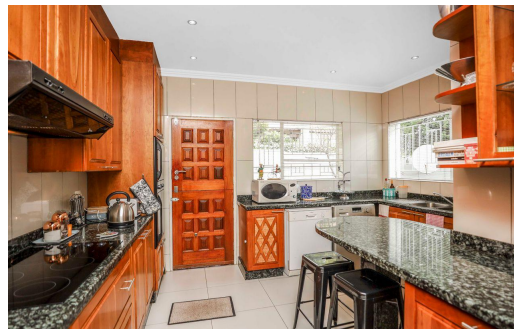

 3
 2
 2

R35,000 pm

Townhouse To Let in Sandown

FLOOR SIZE	135m ²	GARAGES	2
BEDROOMS	3	PARKINGS	-
BATHROOMS	2	FLATLETS	-
KITCHENS	1	DOMESTIC ACCOM.	-
LOUNGES	2	POOL	Yes
DINING ROOMS	1	PETS ALLOWED	Yes
STUDIES	-		
FURNISHED	Yes		