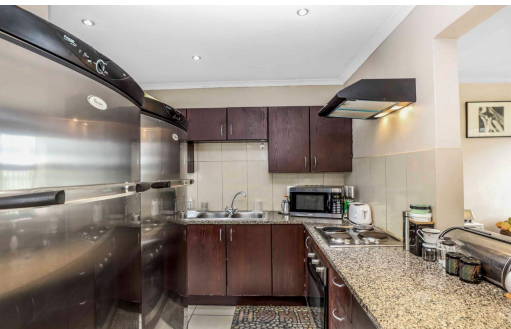

2

2.5

-

**R15,000 pm**

Duplex To Let in Melrose North

<b>FLOOR SIZE</b>	115m <sup>2</sup>	<b>GARAGES</b>	-
<b>LAND SIZE</b>	140m <sup>2</sup>	<b>PARKINGS</b>	2
<b>BEDROOMS</b>	2	<b>FLATLETS</b>	-
<b>BATHROOMS</b>	2.5	<b>DOMESTIC ACCOM.</b>	-
<b>KITCHENS</b>	1	<b>PETS ALLOWED</b>	Yes
<b>LOUNGES</b>	1		
<b>DINING ROOMS</b>	1		
<b>STUDIES</b>	-		