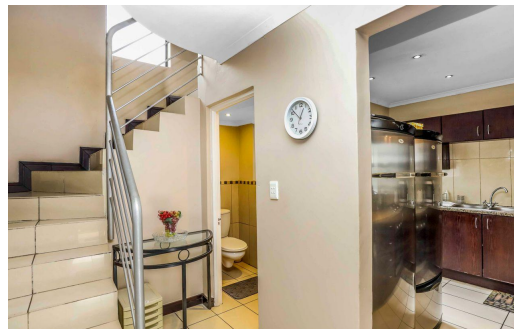

2

2.5

-

**R15,000 pm**

Duplex To Let in Melrose North

<b>FLOOR SIZE</b>	115m <sup>2</sup>	<b>GARAGES</b>	-
<b>LAND SIZE</b>	140m <sup>2</sup>	<b>PARKINGS</b>	2
<b>BEDROOMS</b>	2	<b>FLATLETS</b>	-
<b>BATHROOMS</b>	2.5	<b>DOMESTIC ACCOM.</b>	-
<b>KITCHENS</b>	1	<b>PETS ALLOWED</b>	Yes
<b>LOUNGES</b>	1		
<b>DINING ROOMS</b>	1		
<b>STUDIES</b>	-		