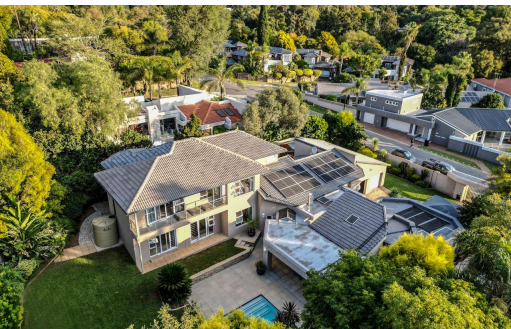

5

4.5

2

R6,499,000

House For Sale in Morningside Manor

FLOOR SIZE	464m ²
LAND SIZE	1,300m ²
BEDROOMS	5
BATHROOMS	4.5
KITCHENS	1
LOUNGES	2
DINING ROOMS	1
STUDIES	1

GARAGES	2
PARKINGS	2
FLATLETS	-
DOMESTIC ACCOM.	1
POOL	Yes
PETS ALLOWED	Yes