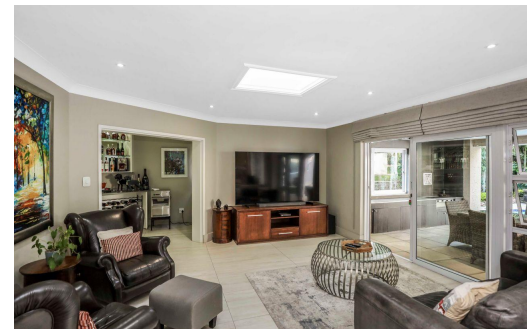

5

4.5

2

R6,499,000

House For Sale in Morningside Manor

FLOOR SIZE	464m ²
LAND SIZE	1,300m ²
BEDROOMS	5
BATHROOMS	4.5
KITCHENS	1
LOUNGES	2
DINING ROOMS	1
STUDIES	1

GARAGES	2
PARKINGS	2
FLATLETS	-
DOMESTIC ACCOM.	1
POOL	Yes
PETS ALLOWED	Yes