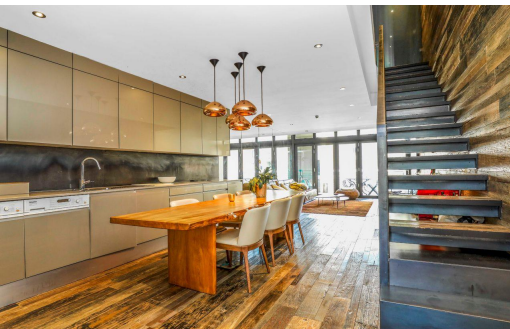

2

2.5

-

R50,000 pm

Apartment To Let in Melrose Arch

FLOOR SIZE 180m²
BEDROOMS 2
BATHROOMS 2.5
KITCHENS 1
LOUNGES 1
DINING ROOMS 1
STUDIES 0.5
FURNISHED Yes

GARAGES -
PARKINGS 2
FLATLETS -
DOMESTIC ACCOM. -
POOL Yes