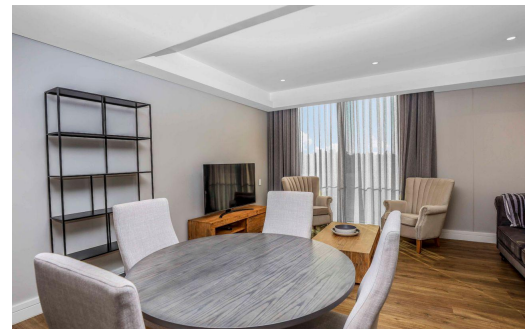

 1
 1
 -

R20,000 pm

Apartment To Let in Melrose Arch

FLOOR SIZE	60m ²	GARAGES	-
BEDROOMS	1	PARKINGS	1
BATHROOMS	1	FLATLETS	-
KITCHENS	1	DOMESTIC ACCOM.	-
LOUNGES	1	POOL	Yes
DINING ROOMS	1		
STUDIES	-		
FURNISHED	Yes		