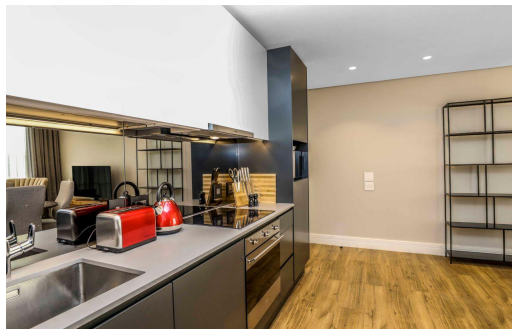

 1
 1
 -

R20,000 pm

Apartment To Let in Melrose Arch

FLOOR SIZE	60m ²	GARAGES	-
BEDROOMS	1	PARKINGS	1
BATHROOMS	1	FLATLETS	-
KITCHENS	1	DOMESTIC ACCOM.	-
LOUNGES	1	POOL	Yes
DINING ROOMS	1		
STUDIES	-		
FURNISHED	Yes		