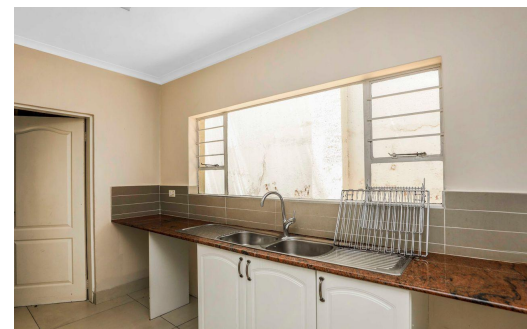

4

2.5

3

R35,000 pm

House To Let in Morningside

FLOOR SIZE 650m²
LAND SIZE 2,000m²
BEDROOMS 4
BATHROOMS 2.5
KITCHENS 1
LOUNGES 3
DINING ROOMS 1
STUDIES 1

GARAGES 3
PARKINGS 2
FLATLETS -
DOMESTIC ACCOM. 2
POOL Yes
PETS ALLOWED Yes