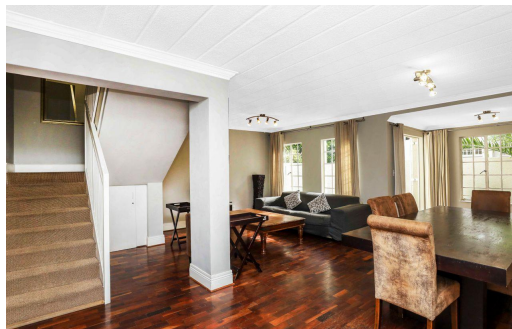

R14,000 pm

Duplex To Let in Morningside

FLOOR SIZE	133m²	GARAGES	-
BEDROOMS	2	PARKINGS	1
BATHROOMS	2.5	FLATLETS	-
KITCHENS	1	DOMESTIC ACCOM.	-
LOUNGES	1	POOL	Yes
DINING ROOMS	1		
STUDIES	-		
FURNISHED	Yes		

Lisa Silver
0828444757
lisa@silverpropertygroup.co.za