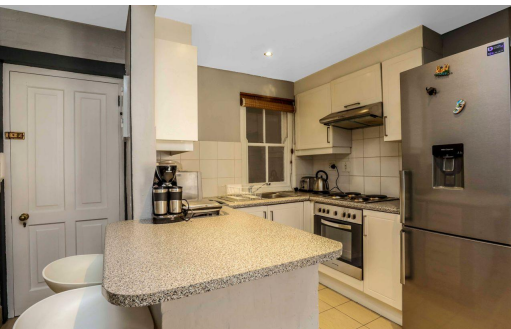

1

1

-

R10,500 pm

Apartment To Let in Sandown

FLOOR SIZE	49m ²	GARAGES	-
BEDROOMS	1	PARKINGS	1
BATHROOMS	1	FLATLETS	-
KITCHENS	1	DOMESTIC ACCOM.	-
LOUNGES	1	POOL	Yes
DINING ROOMS	1		
STUDIES	-		
FURNISHED	Yes		