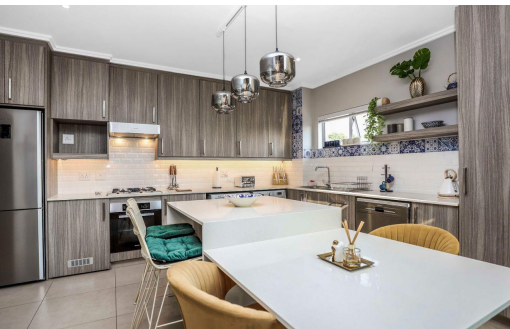

🛏 2

🚿 2

🚗 -

R20,000 pm

Apartment To Let in Morningside

FLOOR SIZE 129m²
BEDROOMS 2
BATHROOMS 2
KITCHENS 1
LOUNGES 1
DINING ROOMS 1
STUDIES 1
FURNISHED Yes

GARAGES -
PARKINGS 2
FLATLETS -
DOMESTIC ACCOM. -
POOL Yes
PETS ALLOWED Yes