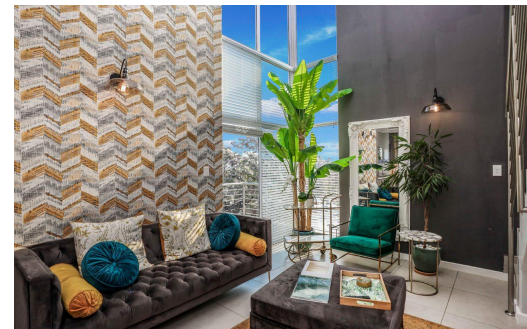

🛏 2

🚿 2

🚗 -

R20,000 pm

Apartment To Let in Morningside

FLOOR SIZE 129m²
BEDROOMS 2
BATHROOMS 2
KITCHENS 1
LOUNGES 1
DINING ROOMS 1
STUDIES 1
FURNISHED Yes

GARAGES -
PARKINGS 2
FLATLETS -
DOMESTIC ACCOM. -
POOL Yes
PETS ALLOWED Yes