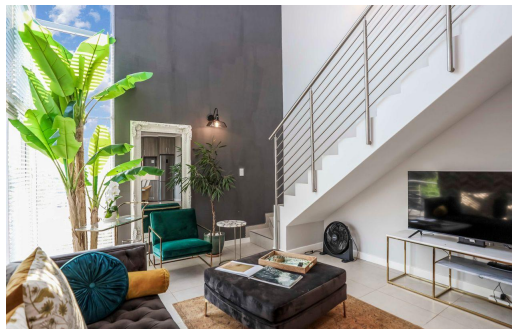

🛏 2

🚿 2

🚗 -

R20,000 pm

Apartment To Let in Morningside

FLOOR SIZE 129m²
BEDROOMS 2
BATHROOMS 2
KITCHENS 1
LOUNGES 1
DINING ROOMS 1
STUDIES 1
FURNISHED Yes

GARAGES -
PARKINGS 2
FLATLETS -
DOMESTIC ACCOM. -
POOL Yes
PETS ALLOWED Yes