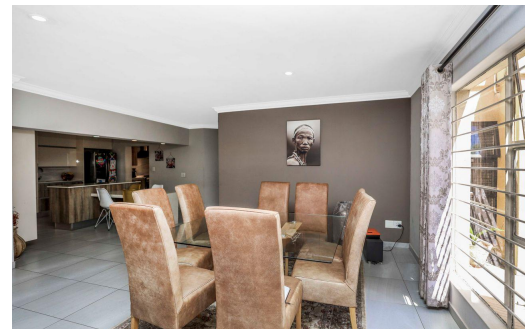

 3
 2.5
 2

R3,400,000

House For Sale in Woodmead

LAND SIZE	595m ²	GARAGES	2
BEDROOMS	3	PARKINGS	-
BATHROOMS	2.5	FLATLETS	-
KITCHENS	1	DOMESTIC ACCOM.	1
LOUNGES	2	POOL	Yes
DINING ROOMS	1	PETS ALLOWED	Yes
STUDIES	-		