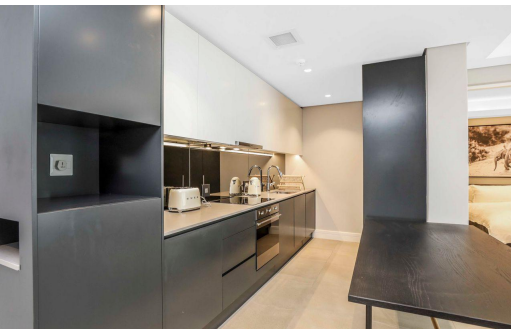

2

2

-

R32,000 pm

Apartment To Let in Melrose Arch

FLOOR SIZE 85m²
BEDROOMS 2
BATHROOMS 2
KITCHENS 1
LOUNGES 1
DINING ROOMS 1
STUDIES -
FURNISHED Yes

GARAGES -
PARKINGS 2
FLATLETS -
DOMESTIC ACCOM. -
POOL Yes