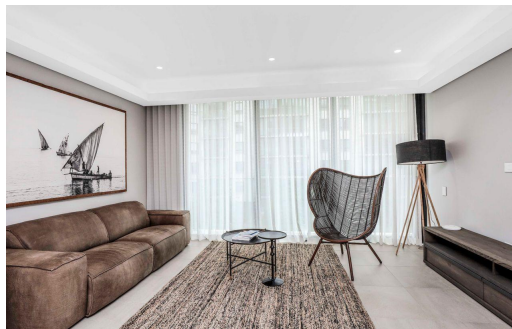

2

2

-

R32,000 pm

Apartment To Let in Melrose Arch

FLOOR SIZE 85m²
BEDROOMS 2
BATHROOMS 2
KITCHENS 1
LOUNGES 1
DINING ROOMS 1
STUDIES -
FURNISHED Yes

GARAGES -
PARKINGS 2
FLATLETS -
DOMESTIC ACCOM. -
POOL Yes