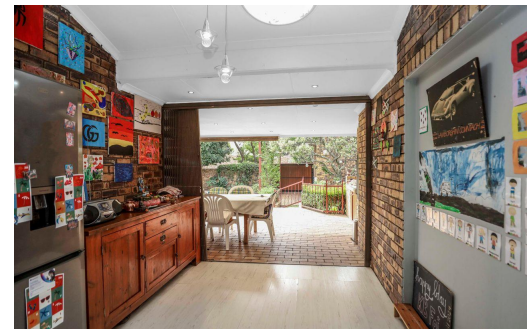

 4

 3

 3

R2,695,000

House For Sale in Paulshof

FLOOR SIZE 380m²
LAND SIZE 602m²
BEDROOMS 4
BATHROOMS 3
KITCHENS 1
LOUNGES 2
DINING ROOMS 1
STUDIES 1

GARAGES 3
PARKINGS -
FLATLETS -
DOMESTIC ACCOM. -
POOL Yes
PETS ALLOWED Yes