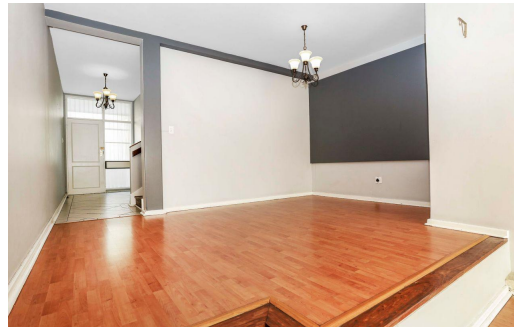

 3

 2.5

-

R19,500 pm

Townhouse To Let in Atholl

FLOOR SIZE	190m ²
BEDROOMS	3
BATHROOMS	2.5
KITCHENS	1
LOUNGES	1
DINING ROOMS	1
STUDIES	1

GARAGES	-
PARKINGS	2
FLATLETS	-
DOMESTIC ACCOM.	1
POOL	Yes

Lisa Silver
0828444757