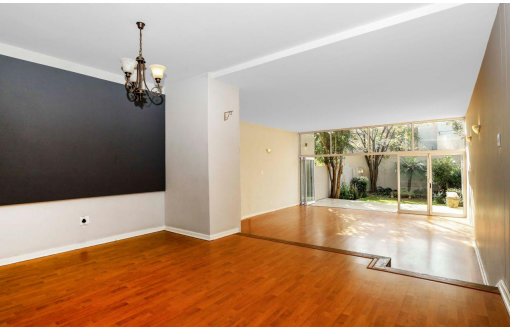

 3

 2.5

-

R19,500 pm

Townhouse To Let in Atholl

FLOOR SIZE	190m ²
BEDROOMS	3
BATHROOMS	2.5
KITCHENS	1
LOUNGES	1
DINING ROOMS	1
STUDIES	1

GARAGES	-
PARKINGS	2
FLATLETS	-
DOMESTIC ACCOM.	1
POOL	Yes

Lisa Silver
0828444757