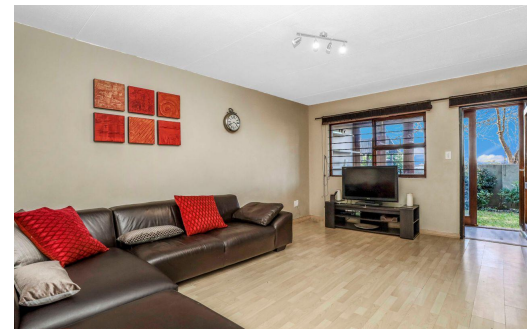

 2
 2
 -

R14,800 pm

Apartment To Let in Sandown

FLOOR SIZE 112m²
BEDROOMS 2
BATHROOMS 2
KITCHENS 1
LOUNGES 1
DINING ROOMS 1
STUDIES -
FURNISHED Yes

GARAGES -
PARKINGS 2
FLATLETS -
DOMESTIC ACCOM. -
POOL Yes
PETS ALLOWED Yes